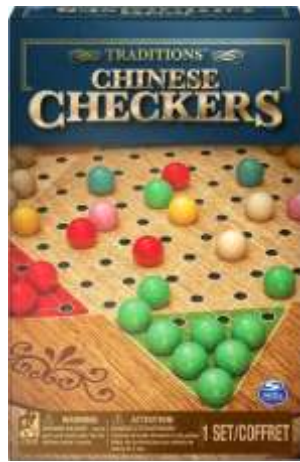

Chinese Checkers

Chinese Checkers is a fun strategy game to play with 2 to 6 players at the same time. There are some different ways to play the game, making it a perfect choice for both school and home use.