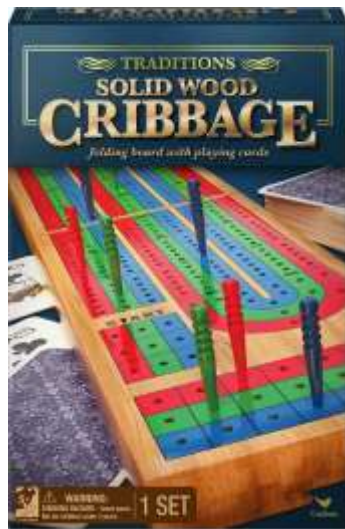

Cribbage

Cribbage has been a classic game for hundreds of years. It's the perfect fit for family game nights, traveling, sleepovers, gatherings, parties and anytime you want a game that's both engaging and fun. Our cribbage set comes with everything you need.