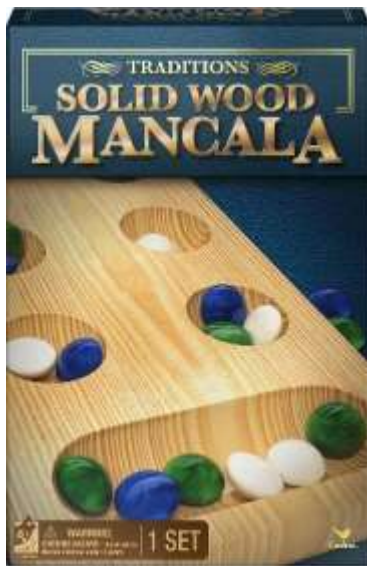

Mancala

Looking for a game to sharpen your mind and interact with families? Here we go! The portable travel board game, which has a history of thousands of years, was made to entertain and educate your kids from an early age, perfect family game.